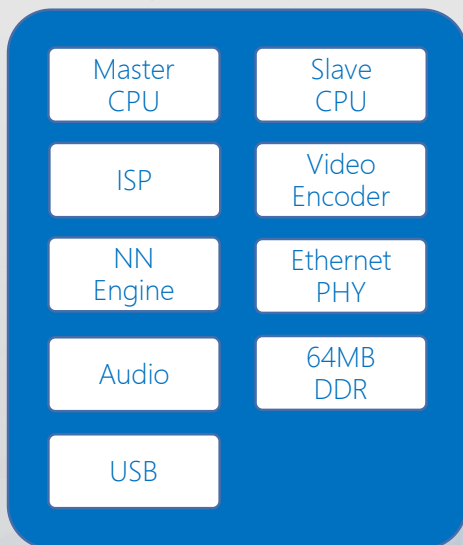

应用领域 | Application

- 智能家居摄像头 | Smart Home Security Camera

产品特点 | Features

- 基于深度学习的轻智能引擎
Deep learning based smart engine
- 内置64MB内存, 最大支持3百万像素
Internal 64MB DDR, support up to 3MP
- 支持双麦克风输入
Support dual microphone inputs
- 与FH8656管脚兼容
Pin to pin compatible to FH8656

主要模块 | Block Diagram

产品规格 | Specifications

CPU	Master CPU: up to 792MHz
	Slave CPU: up to 396MHz
AI Engine	0.5TOPS computation power
	Human/Car detection Face detection/recognition (optional)
CIS	Support up to 3MP inputs
	2-lane MIPI, RGB bayer
ISP	2-frame WDR, local tone mapping
	2DNR, 3DNR AE/AWB/AF
Video Encoder	H.264/H.265 video encoder
	Support up to 3MP
	Support multi-streams: videox2+JPEGx1 JPEG: up to 3MP@5fps
Audio	Dual ADC & single DAC
	Support 8K~48KHz sampling rate Support echo cancellation
Ethernet	Internal 10M/100M Ethernet PHY
Peripherals	3xI2C, 3xSPI, 3xUART, 2xSDIO
	1xUSB2.0 2xSADC, 12xPWM
Memory	Internal 64MB DDR2
Package	QFN88, 9mmx9mm