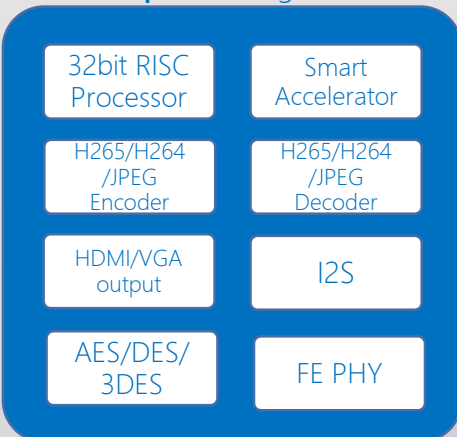

主要模块 | Block Diagram

上海 | Shanghai
上海市徐汇区宜山路717号6楼
717 Yishan Road, Block 2, Floor 6, Xuhui District, Shanghai.
Tel: +86 21 6112 1558, Fax: +86 21 6406 6786

深圳 | Shenzhen
南山区高新南一道008号创维大厦A座606
Room 606, Skyworth Tower A, No.008 Gaixin South 1st Road,
NanShan District, ShenZhen
Tel: +86 0755 86255308

sales@fullhan.com
fae@fullhan.com
www.fullhan.com
stock: 300613.sz