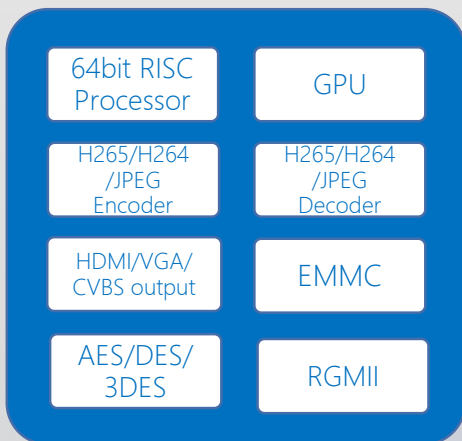

## 产品特点 | Features

- 支持多路高清 (8K/8M/4M/1080p/720p) NVR  
Support multiple channels HD NVR
- 支持高性能H265&H264视频编解码  
Support high performance H.265/H.264 video codec.
- 支持HDMI/VGA 高清显示输出接口  
Support HDMI/VGA video display.
- 支持PCIE/SATA/USB/Ethernet丰富接口  
Support PCIE/SATA/USB/Ethernet peripherals.

## 产品规格 | Specifications

CPU	Octa Core CPU Support up to 1.5GHz
Video codec	Encoder: 4x1080p@30fps H265/H264, 1080p@120fps JPEG Decoder: 32x1080p@30fps H265/H264, 1080p@120fps JPEG
GPU	Dual Core GPU
Video Output	2xHDMI 2.1 output, support up to 7680x4320@30fps 2xVGA output, support up to 2560x1600@60fps 1xCVBS output
Memory	64bit 2133Mbps/DDR3, 3200Mbps/DDR4, up to 8GB 1x8bit EMMC5.1 port, up to HS400 1xSPI NOR/NAND Flash
Network	2 External Gigabit Ports
Peripherals	3x 2lane PCIE3.0, 5xSATA3, 1xUSB3, 2xUSB2 3xI2S, 3xUART, 1xI 2C, 1xIR, GPIO
Package	FCBGA758, 23mmx23mm Working temperature: -20°C~70°C
Others	Typical power consumption: 7W Power supply: Analog: 1.8v, IO: 3.3v/1.8v, Digital: CPU-1.0v, CORE-0.9v